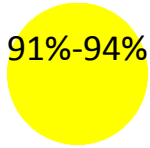

What Zone are You?

Under 90%

91-94%

Above 95%

Above 95%

Green = Safety Zone

Did you know?

If you are in the Green Zone you are more likely to:

- Achieve in school and in exams
- Have better friendships
- Have a better job in the future
- Be more successful
- Win prizes for your good attendance

91%-94%

Amber = At Risk

Did you know?

- If you are in the Amber Zone you are at risk of underachieving due to your attendance
- Amber students miss up to 85 lessons per year
- The Government expects all students to have 95% attendance
- By missing 10 days per year you may move from Green to Amber Zone